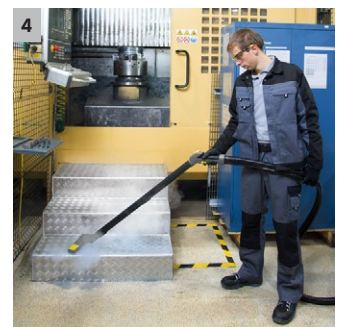

SGV 6/5 CA

Steam cleaner and wet/dry vacuum cleaner in one: the user-friendly SGV 6/5 allows steam to be applied and the resulting water to be vacuumed in a single operation. In-built accessory storage prevents accessories from getting lost.

2 Handle with trigger for convenient function control

- The most important functions, like water/steam regulation, can be adjusted and there is an on/off switch for the vacuum function.
- Time-saving, flexible, easy and direct control of functions during use.

3 Cleaning without chemicals

- Hygienic cleaning of hard surfaces without the use of chemical substances.
- Dispensing with the use of chemicals protects the environment and saves costs.

4 VapoHydro

- Thanks to VapoHydro, the steam level can be infinitely adjusted to the cleaning task.
- In addition to the steam pressure, the saturation can be infinitely adjusted from full steam to hot water.